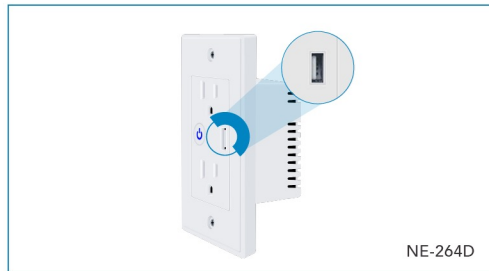

NE-269S

NE-266S

NE-264D